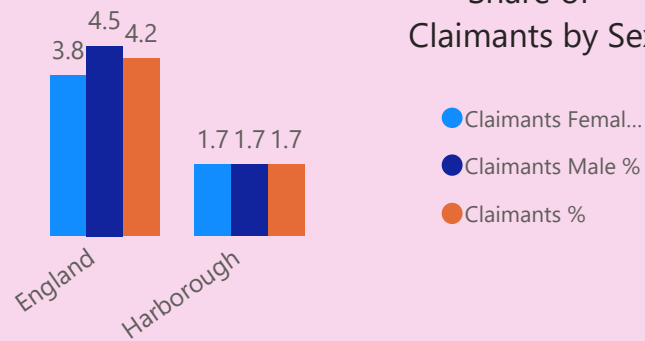

Share of Claimants by Sex