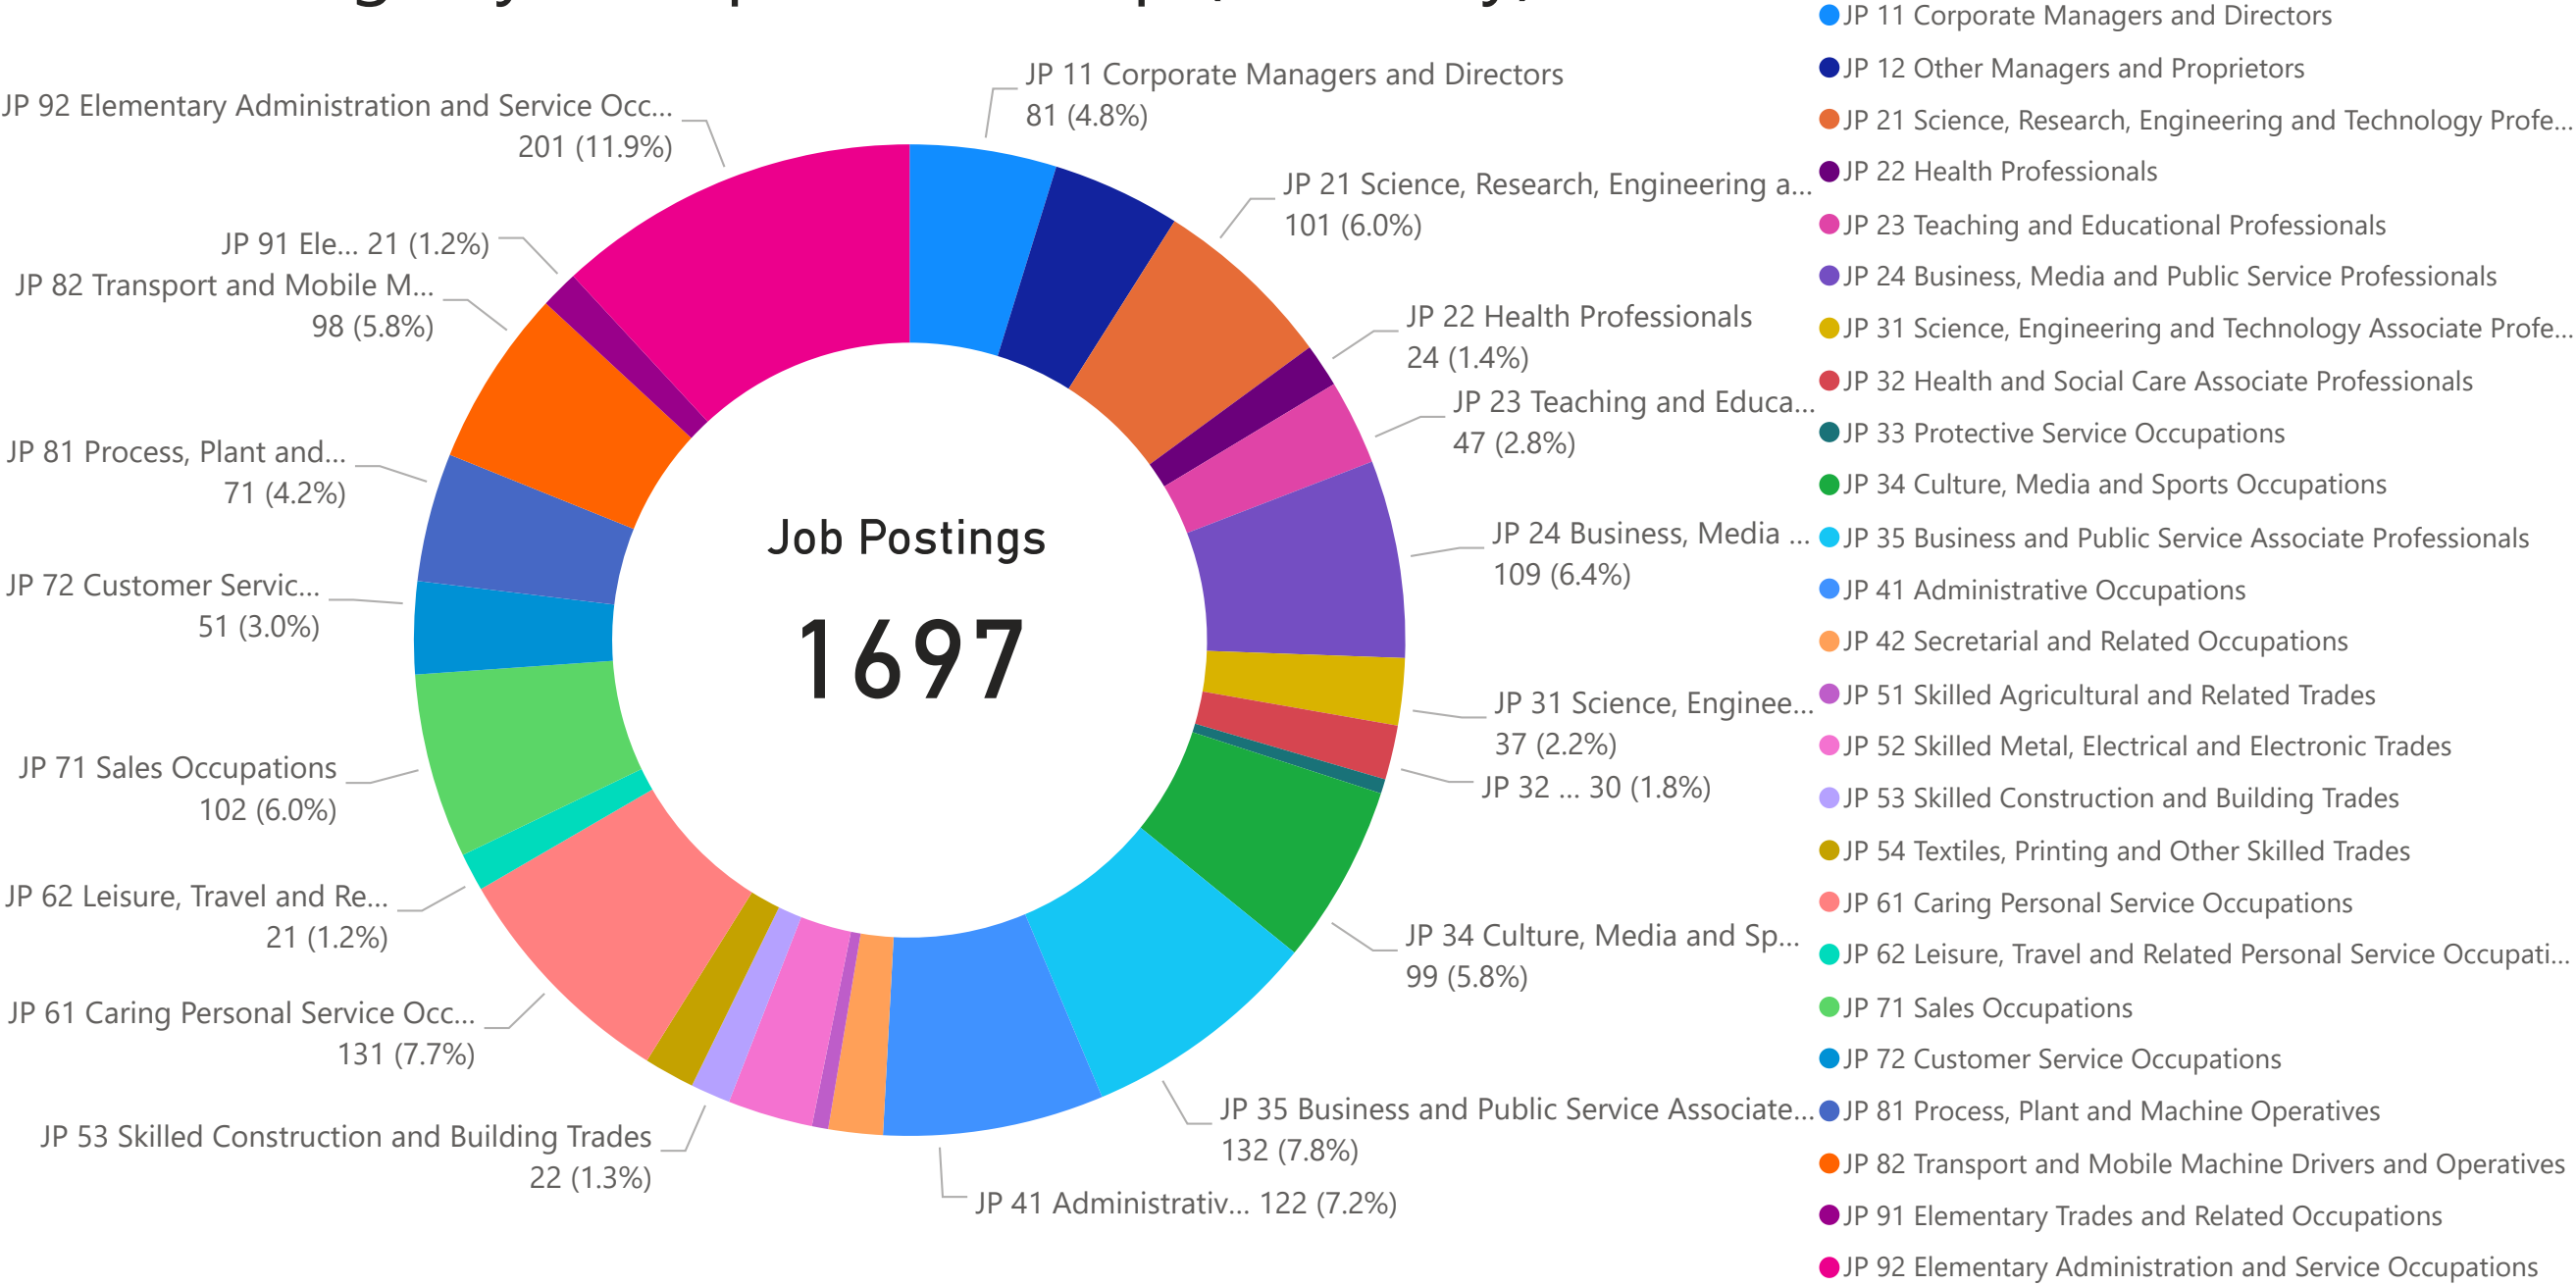

Job Postings by Occupation Group (February)