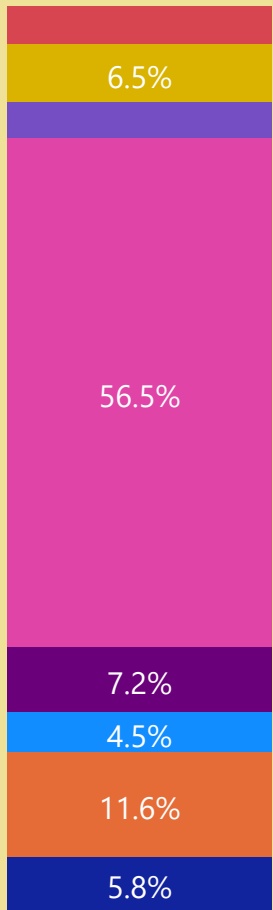

# Harborough

All Claimants 1000

1.7

Female Claimants 500

1.7

Male Claimants 500

1.7

### Share of Claimants

- Blaby
- Charnwood
- Harborough
- Hinckley and Bosworth
- Leicester
- Melton
- NW Leics
- Oadby and Wigston

### Male & Female Share of Claimants

### Share of Claimants by Sex