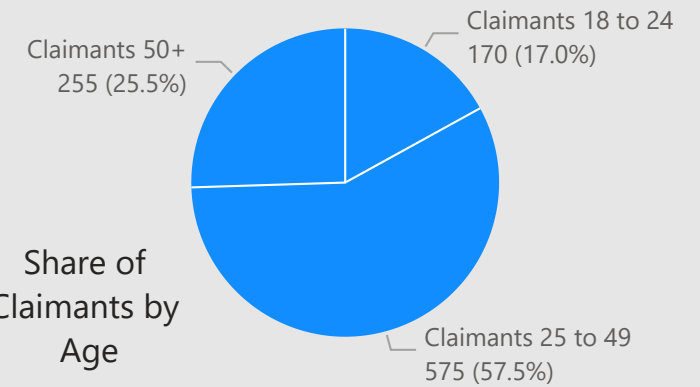

# Harborough

All Claimants 1000

1.7

Female Claimants 500

1.7

Male Claimants 500

1.7

### Share of Claimants

- Blaby
- Charnwood
- Harborough
- Hinckley and Bosworth
- Leicester
- Melton
- NW Leics
- Oadby and Wigston

### Male & Female Share of Claimants

### Share of Claimants by Age