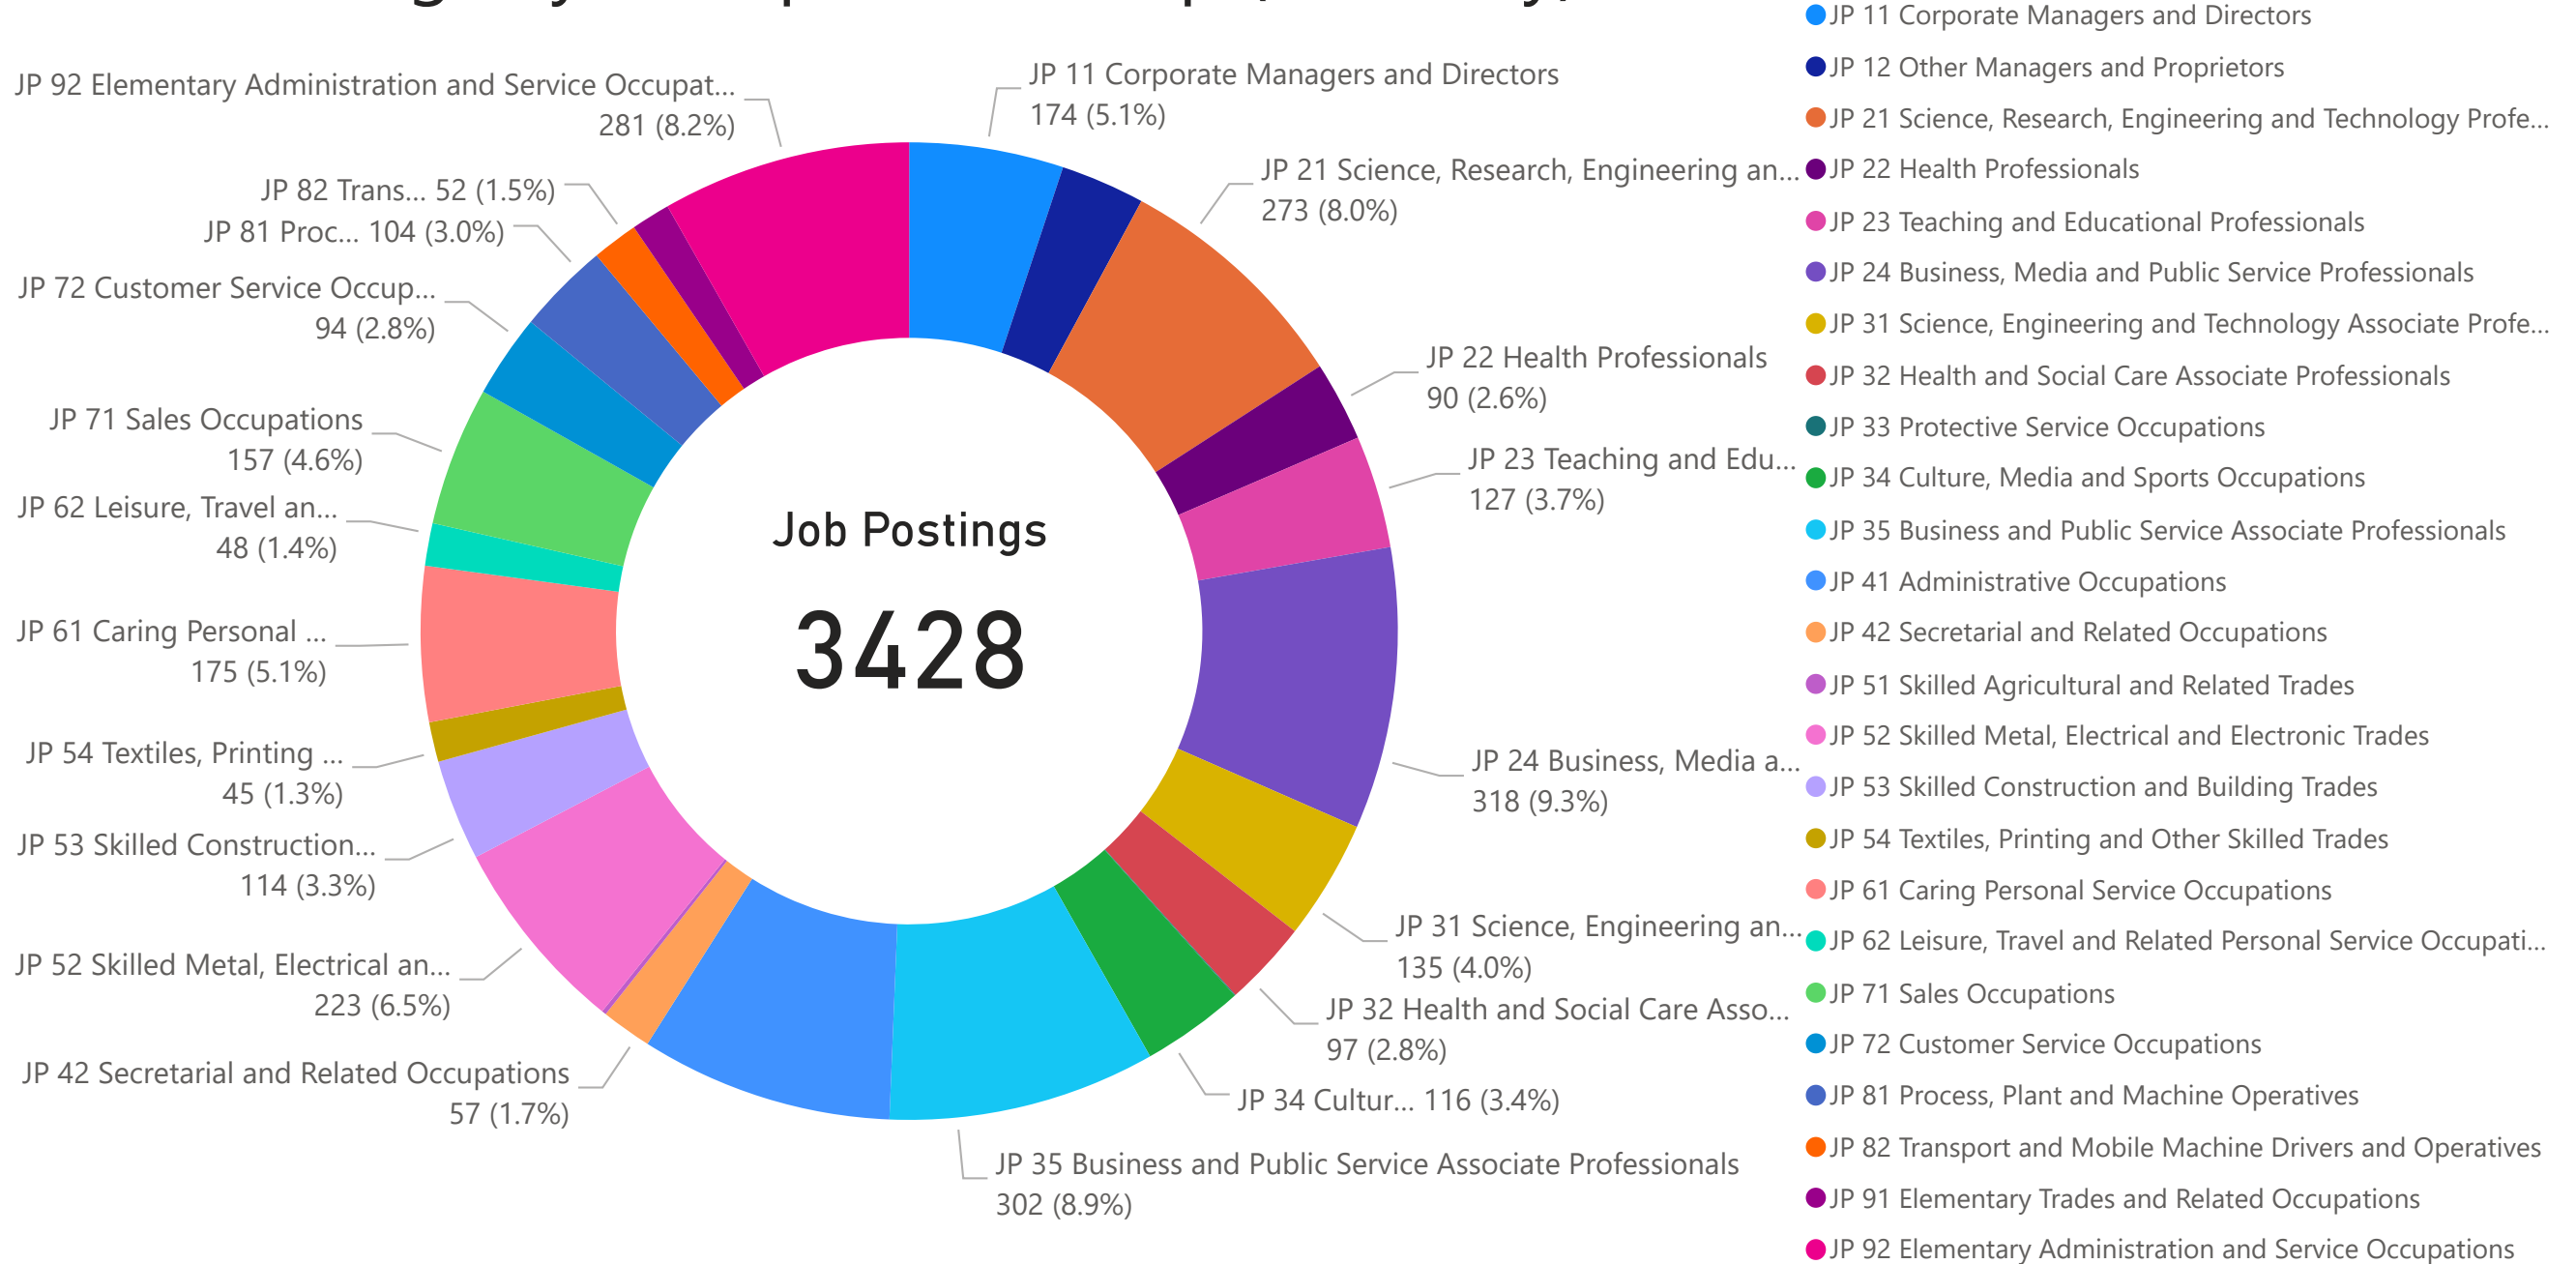

Job Postings by Occupation Group (February)