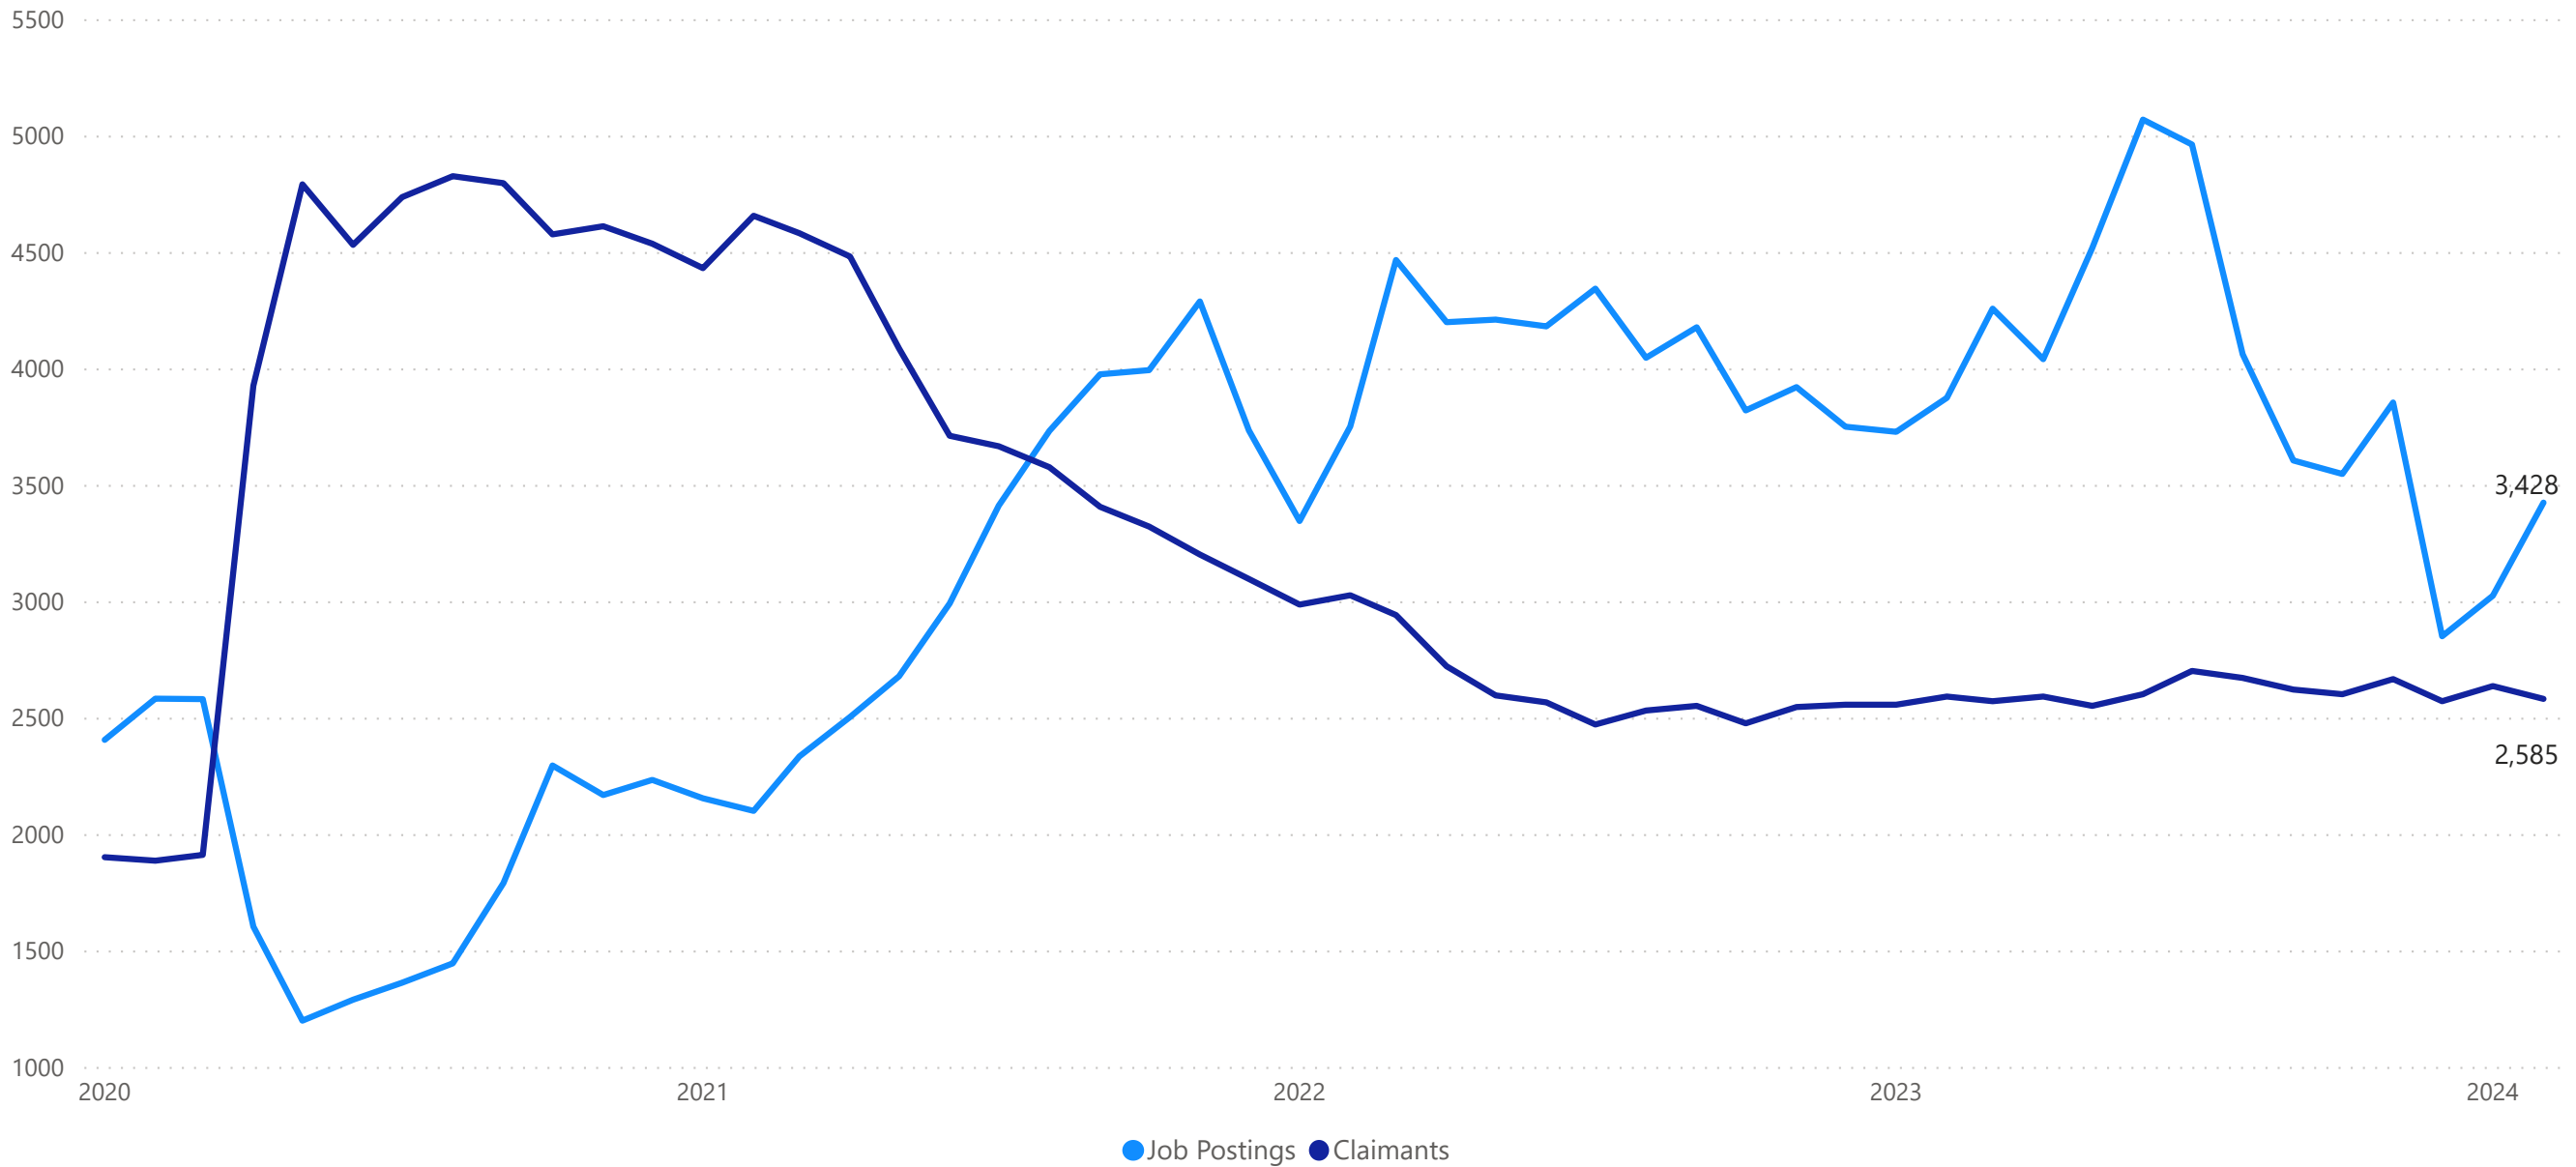

Charnwood (February 2024)

Data used in this report is taken from:

BVD Fame Dissolved and Incorporated Businesses

Lightcast Job Postings

ONS Claimant Count

Month
01 February 2024

Charnwood

All Claimants	2585	2.2
Female Claimants	1075	1.9
Male Claimants	1510	2.5

- Blaby
- Charnwood
- Harborough
- Hinckley and Bosworth
- Leicester
- Melton
- NW Leics
- Oadby and Wigston

Incorporated and Dissolved Businesses Comparator

Dissolved YTD	156	Dissolved by Latest Month	68
Incorporations YTD	252	Incorporations by Latest Month	125
Difference			-57
% Difference			-83.8

Active Job Postings

Job Postings by Occupation Group (February)

Relationship Between Job Postings and Claimants

Author: Brendon Brockway