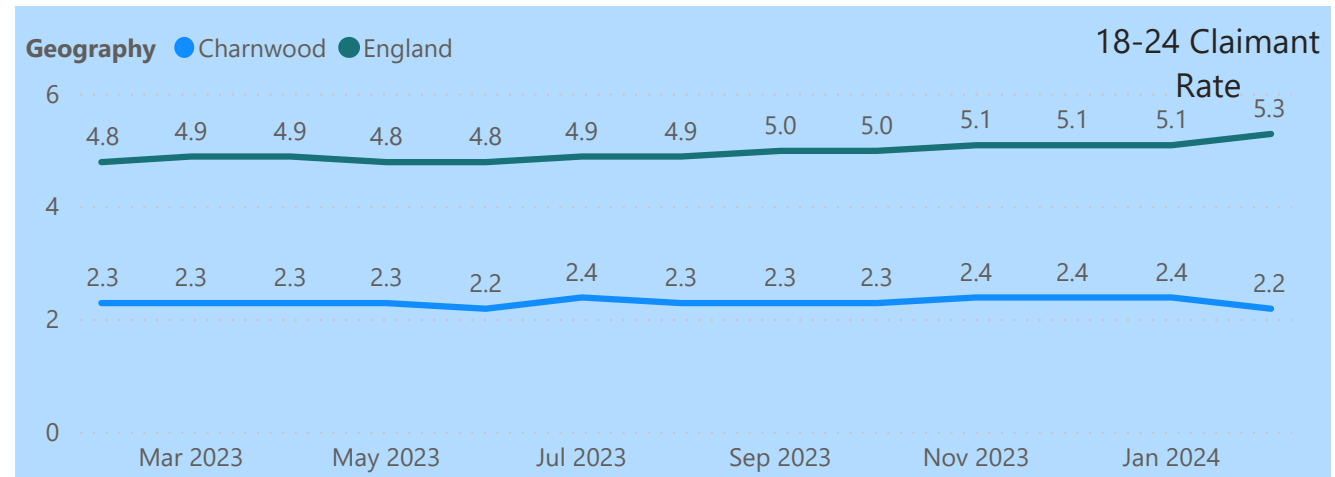

Incorporated and Dissolved Businesses Comparator

Dissolved YTD	156	Dissolved by Latest Month	68
Incorporations YTD	252	Incorporations by Latest Month	125
Difference			-57
% Difference			-83.8