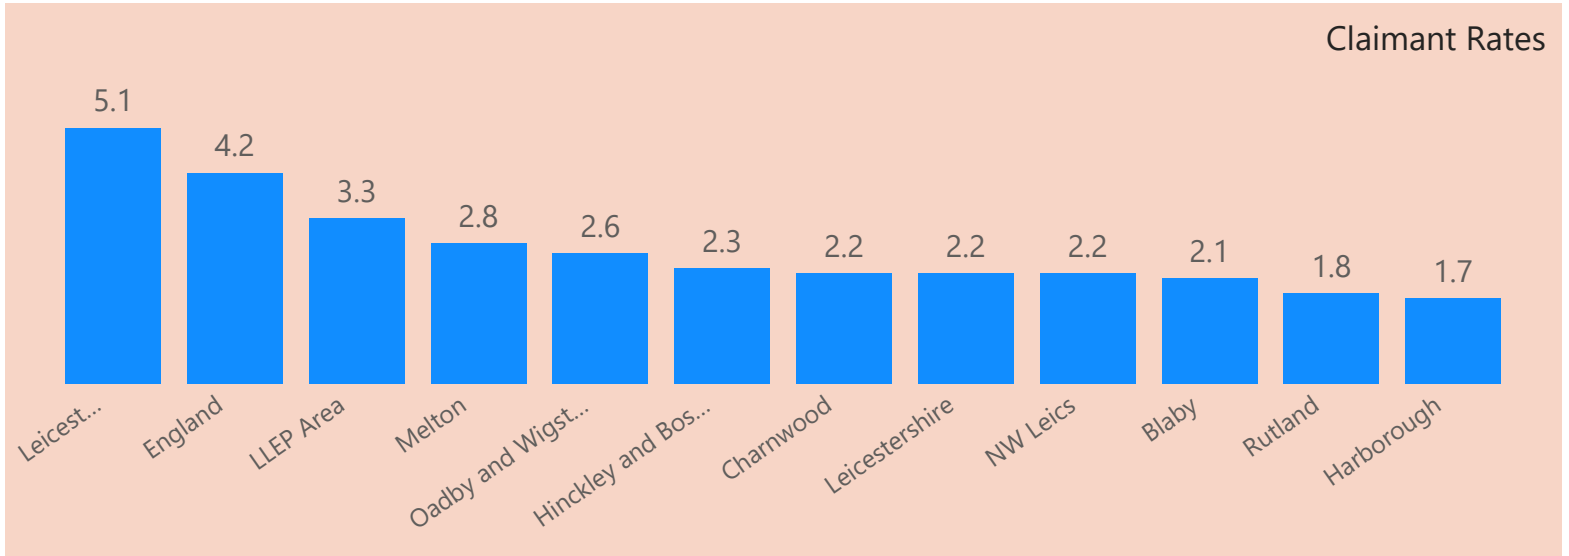

Charnwood (February 2024)

Data used in this report is taken from:

BVD Fame Dissolved and Incorporated Businesses

Lightcast Job Postings

ONS Claimant Count

Month
01 February 2024

Charnwood

All Claimants	2585	2.2
Female Claimants	1075	1.9
Male Claimants	1510	2.5

- Blaby
- Charnwood
- Harborough
- Hinckley and Bosworth
- Leicester
- Melton
- NW Leics
- Oadby and Wigston

Incorporated and Dissolved Businesses Comparator

Dissolved YTD	156	Dissolved by Latest Month	68
Incorporations YTD	252	Incorporations by Latest Month	125
Difference			-57
% Difference			-83.8