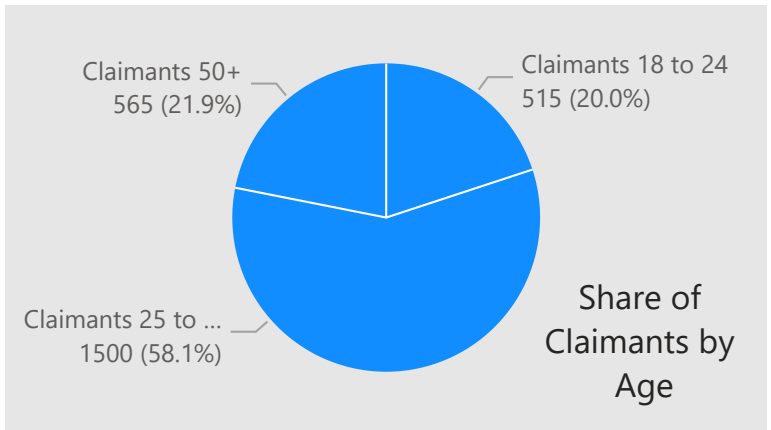

Charnwood (February 2024)

Data used in this report is taken from:

BVD Fame Dissolved and Incorporated Businesses

Lightcast Job Postings

ONS Claimant Count

Month
01 February 2024

Charnwood

All Claimants	2585	2.2
Female Claimants	1075	1.9
Male Claimants	1510	2.5