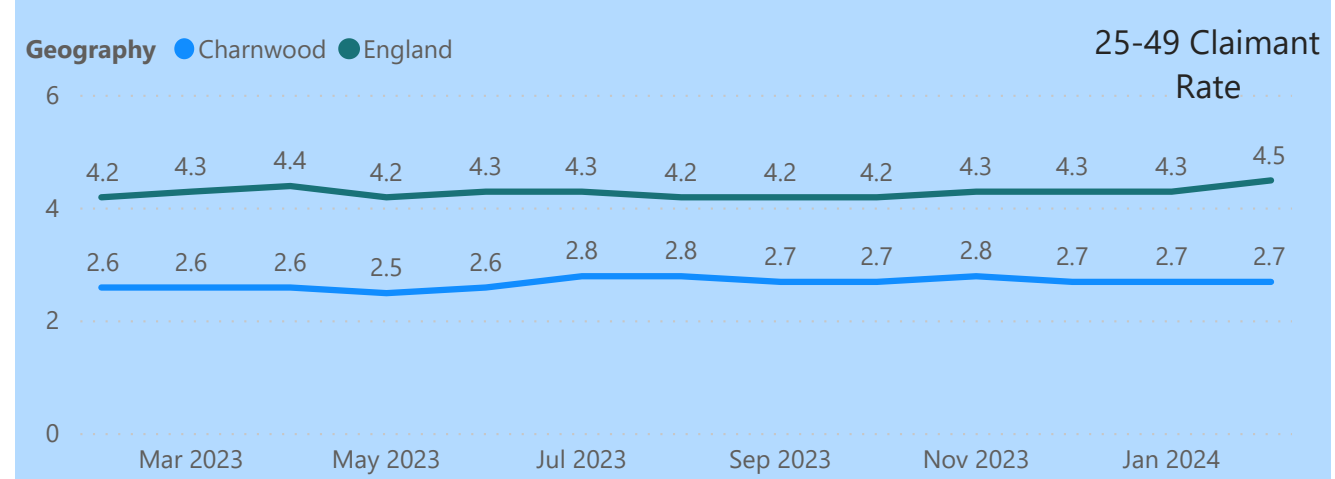

Incorporated and Dissolved Businesses Comparator

Dissolved YTD	156	Dissolved by Latest Month	68
Incorporations YTD	252	Incorporations by Latest Month	125
Difference			-57
% Difference			-83.8