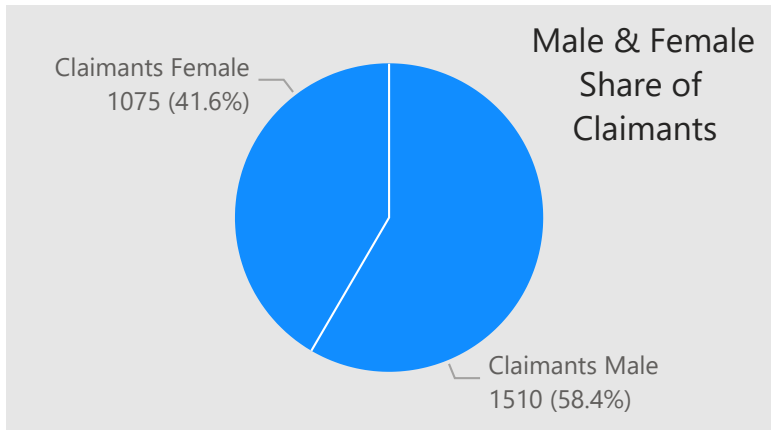

Charnwood (February 2024)

Data used in this report is taken from:

BVD Fame Dissolved and Incorporated Businesses

Lightcast Job Postings

ONS Claimant Count

Month
01 February 2024

Charnwood

All Claimants	2585	2.2
Female Claimants	1075	1.9
Male Claimants	1510	2.5