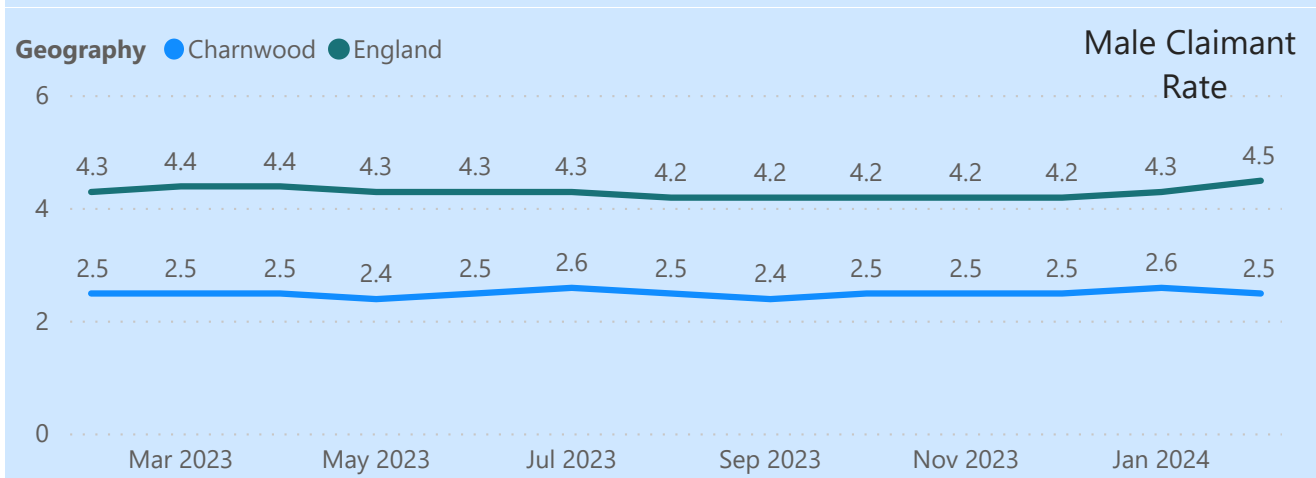

Incorporated and Dissolved Businesses Comparator

Dissolved YTD	156	Dissolved by Latest Month	68
Incorporations YTD	252	Incorporations by Latest Month	125
Difference			-57
% Difference			-83.8