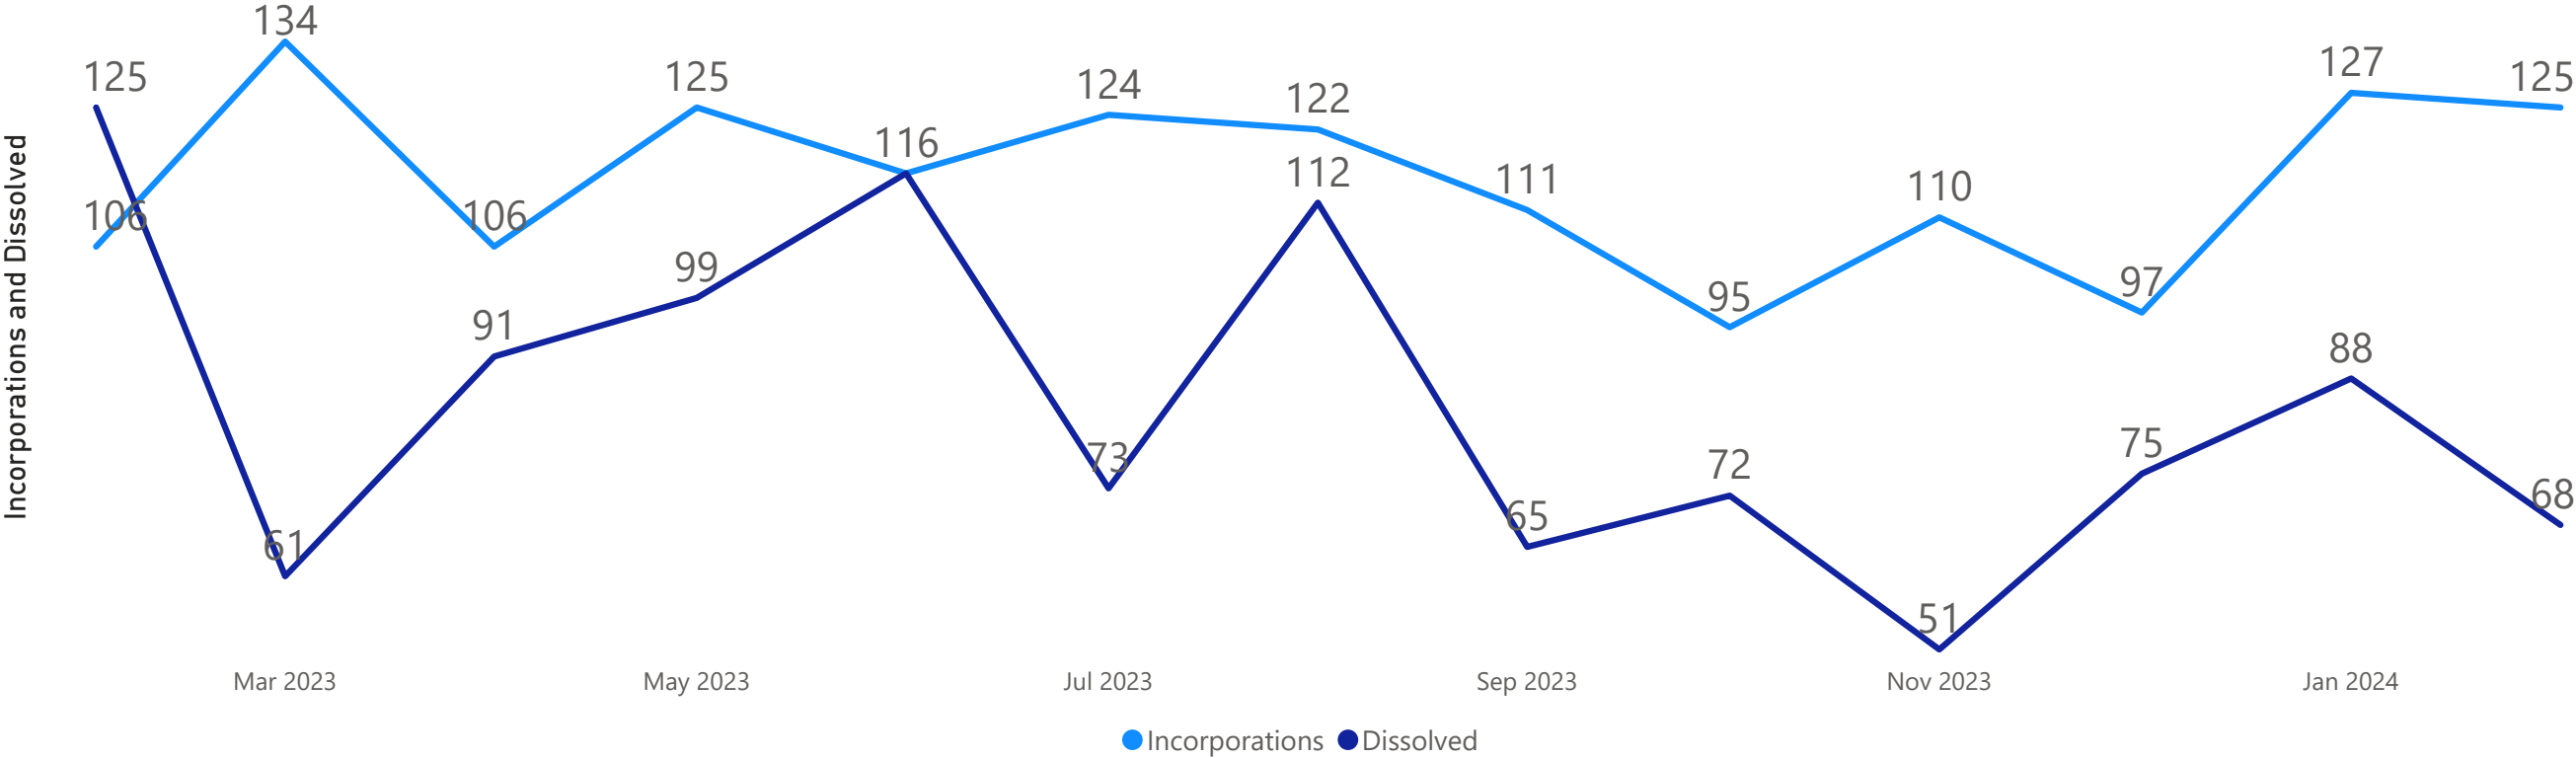

Charnwood (February 2024)

Data used in this report is taken from:

BVD Fame Dissolved and Incorporated Businesses

Lightcast Job Postings

ONS Claimant Count

Month
01 February 2024

Charnwood

All Claimants	2585	2.2
Female Claimants	1075	1.9
Male Claimants	1510	2.5

- Blaby
- Charnwood
- Harborough
- Hinckley and Bosworth
- Leicester
- Melton
- NW Leics
- Oadby and Wigston

Incorporated and Dissolved Businesses Comparator

Dissolved YTD	156	Dissolved by Latest Month	68
Incorporations YTD	252	Incorporations by Latest Month	125
Difference			-57
% Difference			-83.8