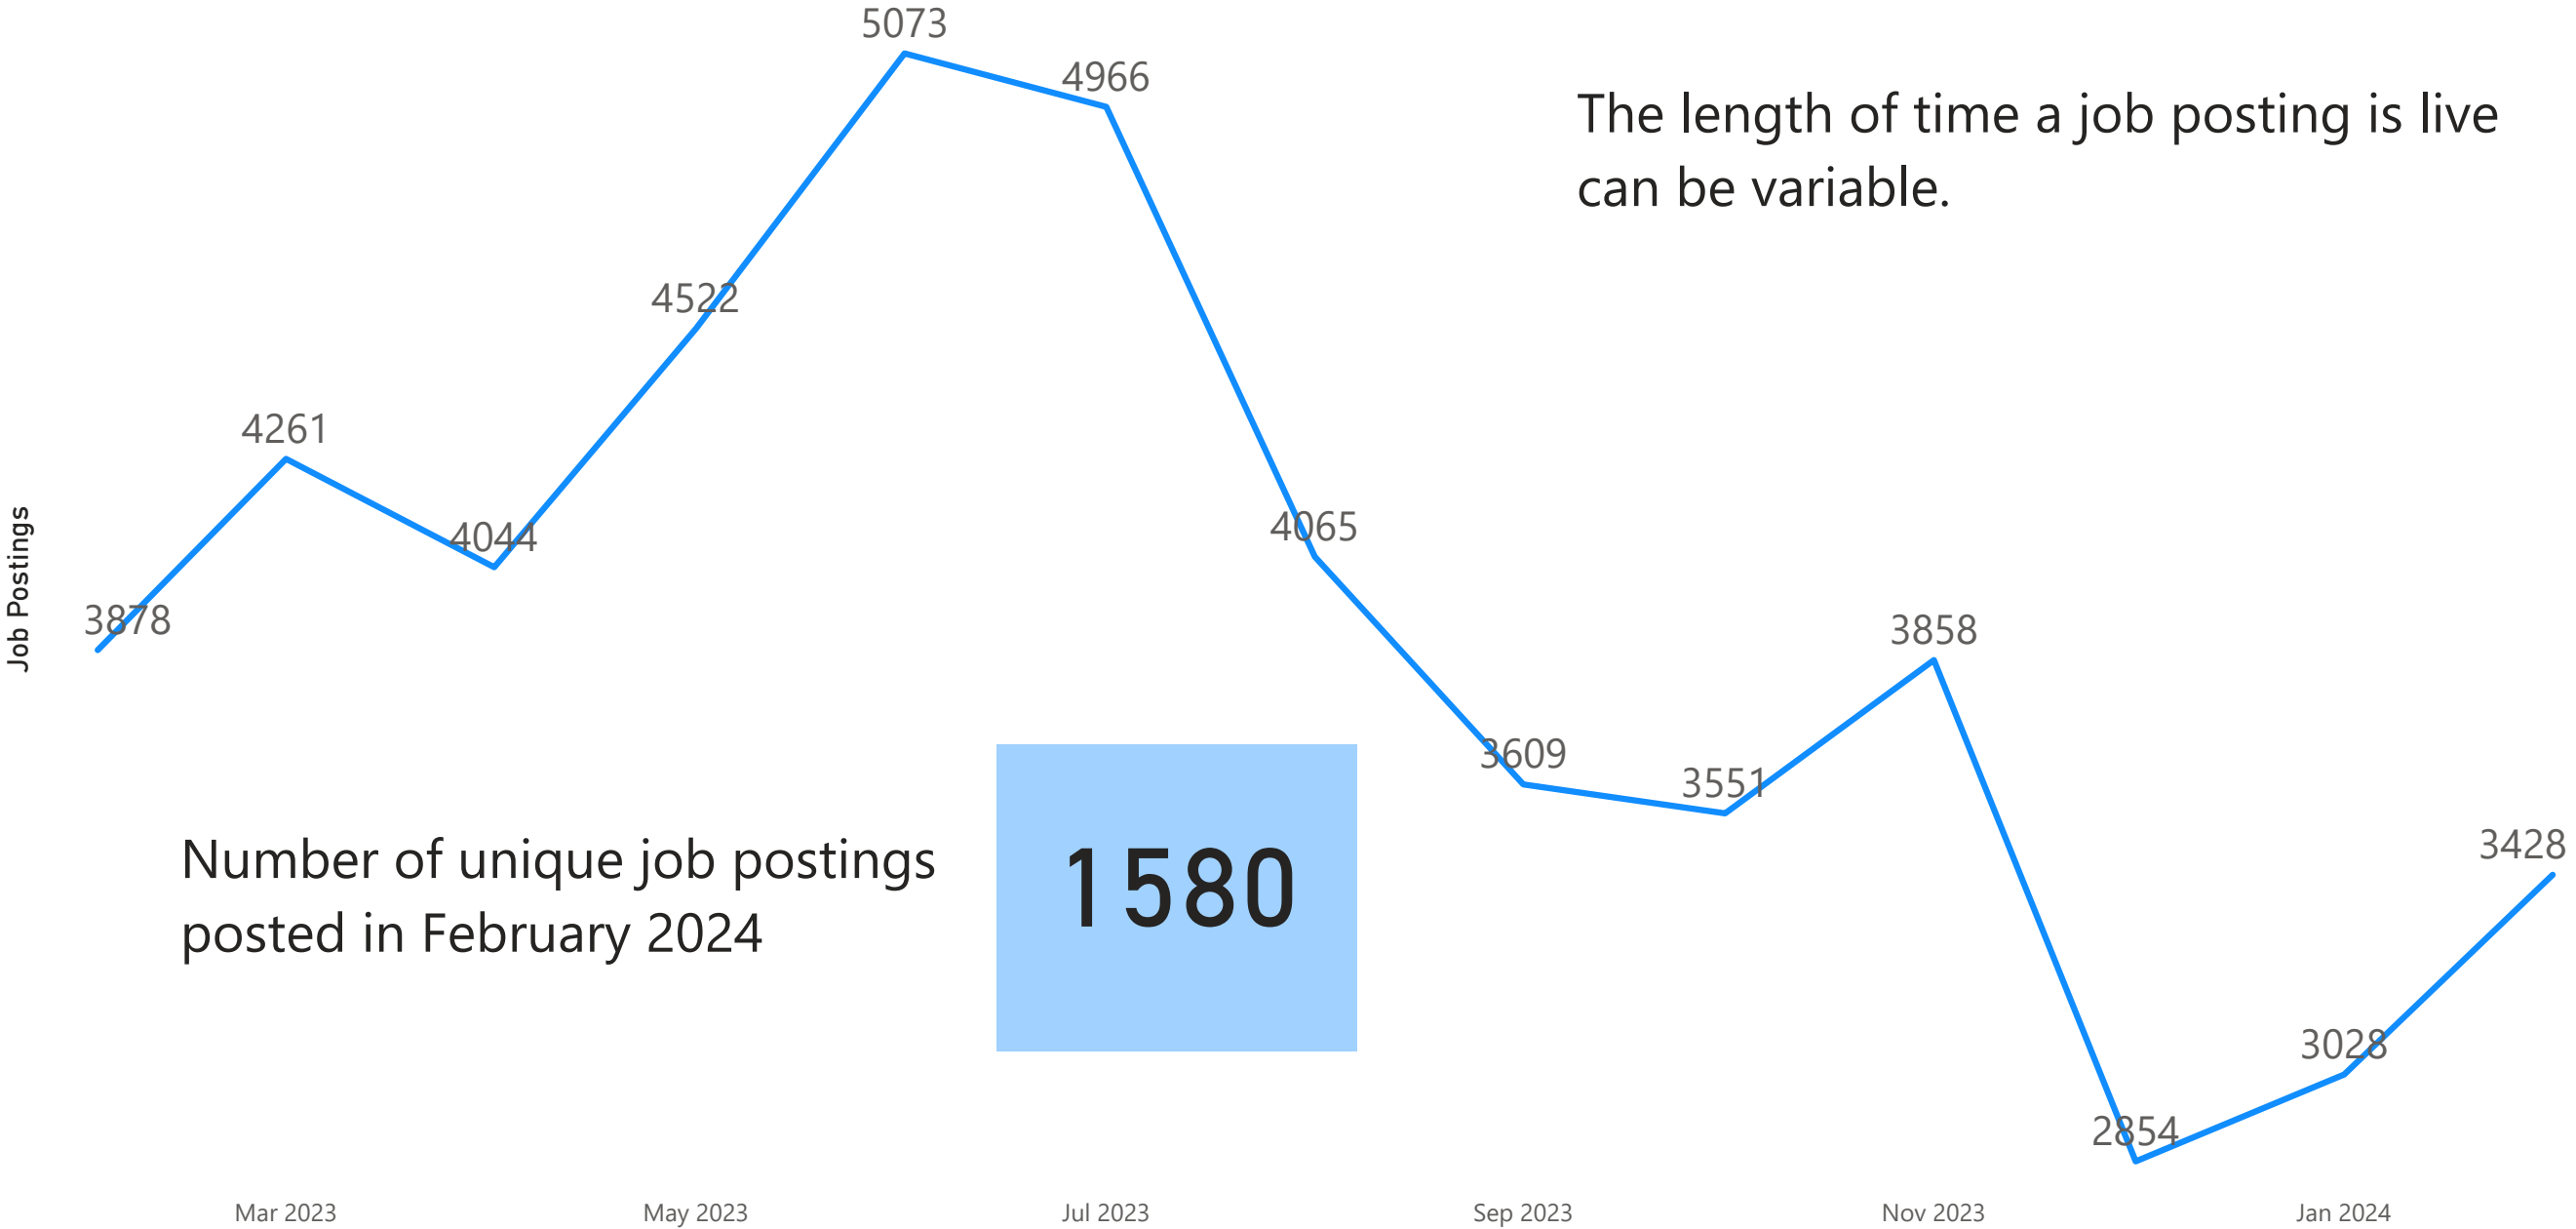

Charnwood (February 2024)

Data used in this report is taken from:

BVD Fame Dissolved and Incorporated Businesses

Lightcast Job Postings

ONS Claimant Count

Month
01 February 2024

Charnwood

All Claimants	2585	2.2
Female Claimants	1075	1.9
Male Claimants	1510	2.5

Active Job Postings

Job Postings by Occupation Group (February)

Relationship Between Job Postings and Claimants

Author: Brendon Brockway