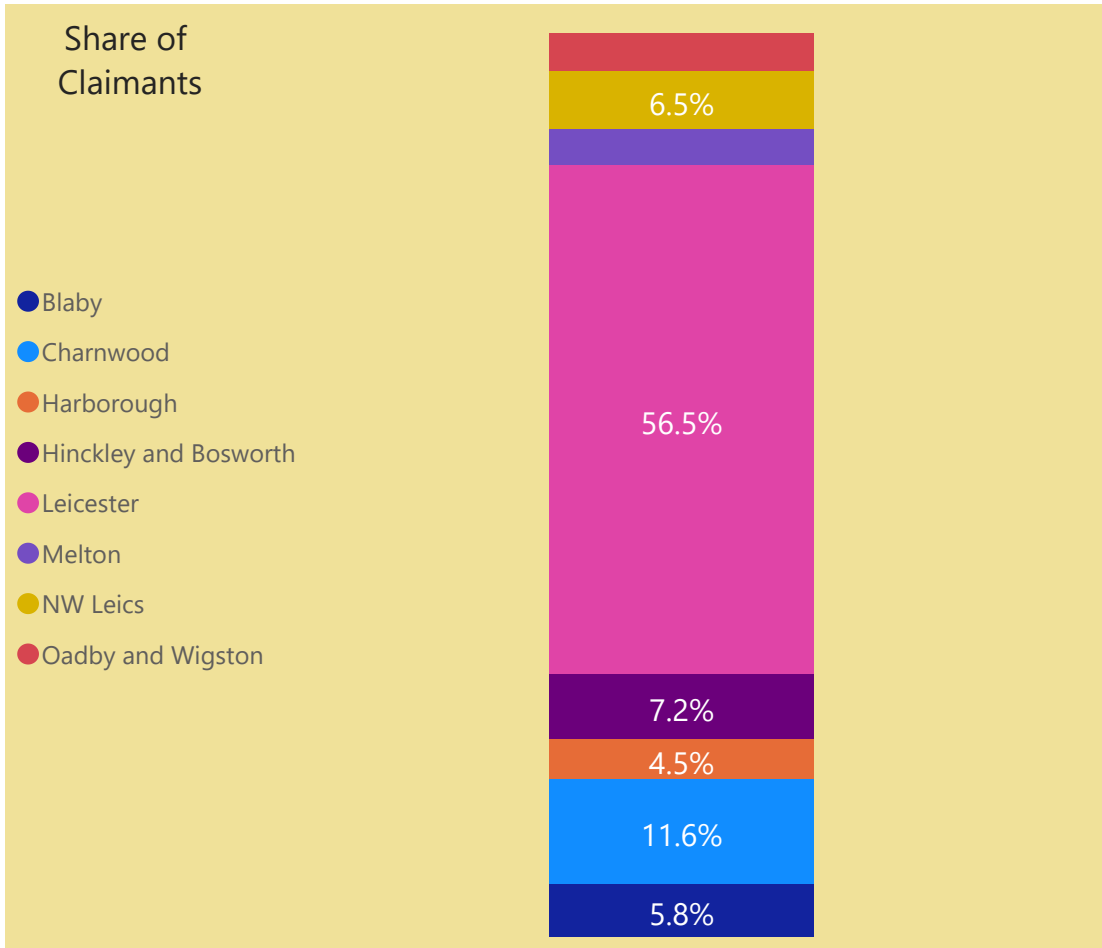

Charnwood (February 2024)

Data used in this report is taken from:

BVD Fame Dissolved and Incorporated Businesses

Lightcast Job Postings

ONS Claimant Count

Month
01 February 2024

Charnwood

All Claimants	2585	2.2
Female Claimants	1075	1.9
Male Claimants	1510	2.5