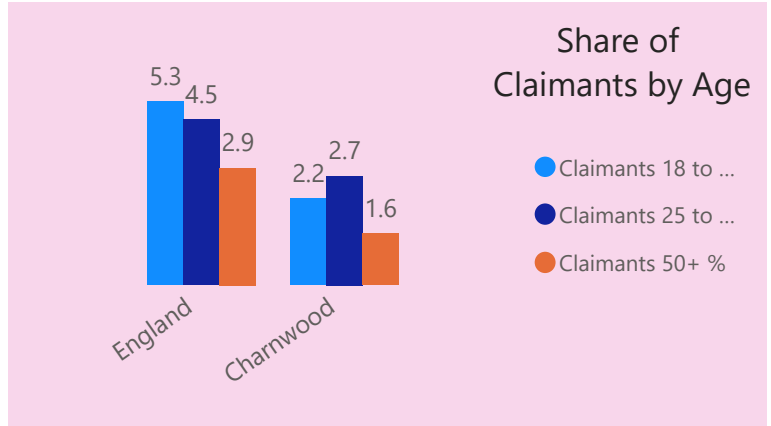

Charnwood (February 2024)

Data used in this report is taken from:

BVD Fame Dissolved and Incorporated Businesses

Lightcast Job Postings

ONS Claimant Count

Month
01 February 2024

Charnwood

All Claimants	2585	2.2
Female Claimants	1075	1.9
Male Claimants	1510	2.5