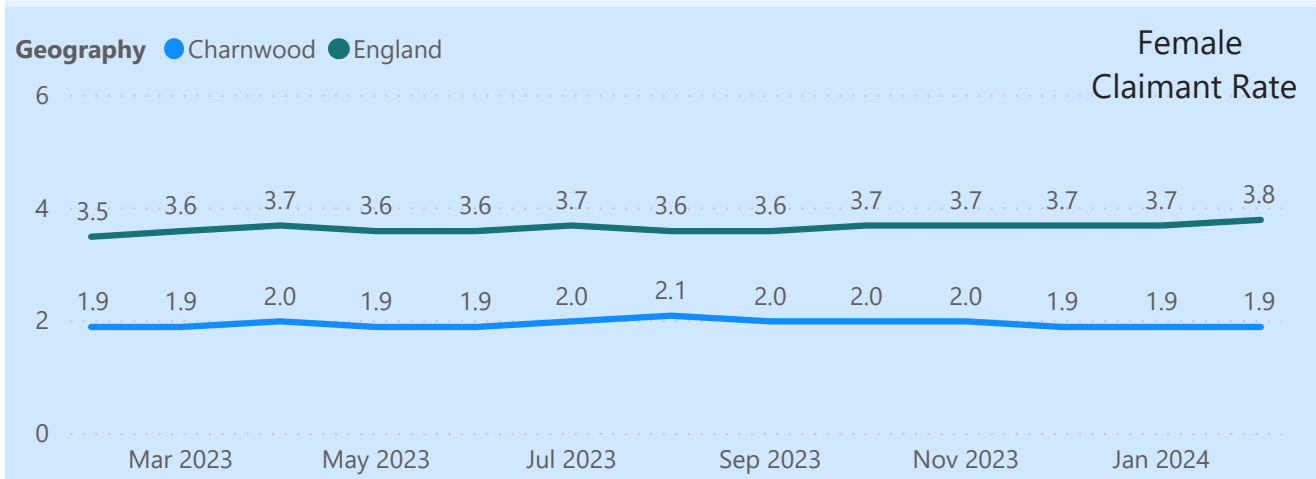

Incorporated and Dissolved Businesses Comparator

Dissolved YTD	156	Dissolved by Latest Month	68
Incorporations YTD	252	Incorporations by Latest Month	125
Difference			-57
% Difference			-83.8