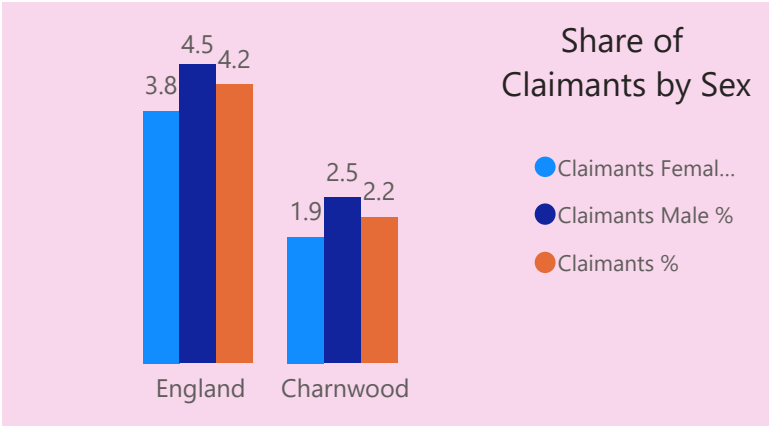

Charnwood (February 2024)

Data used in this report is taken from:

BVD Fame Dissolved and Incorporated Businesses

Lightcast Job Postings

ONS Claimant Count

Month
01 February 2024

Charnwood

All Claimants	2585	2.2
Female Claimants	1075	1.9
Male Claimants	1510	2.5