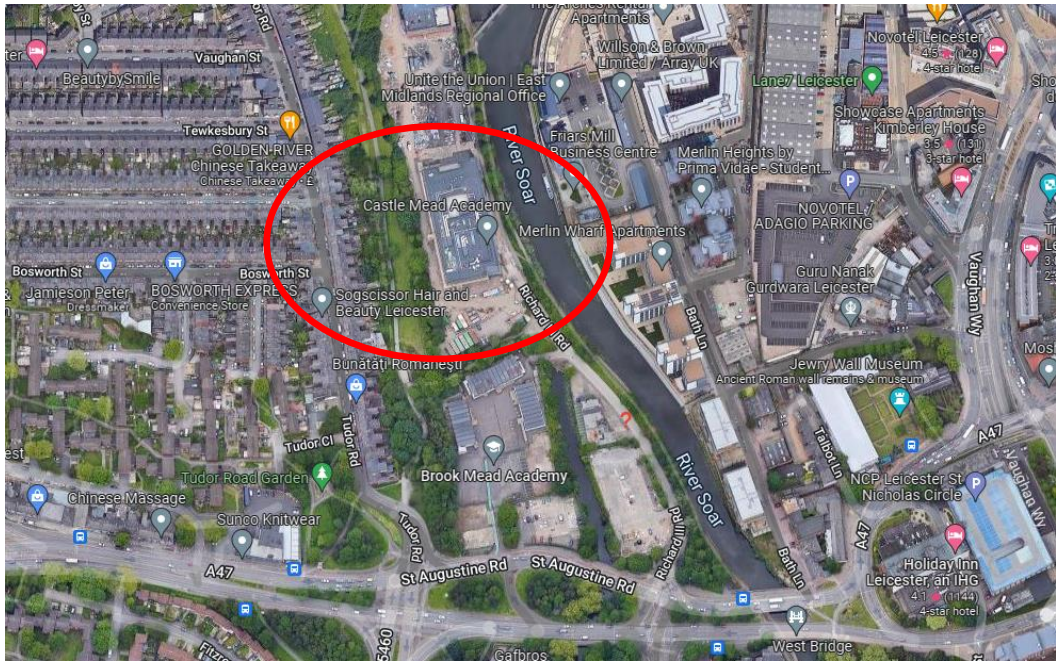

### BY CAR

Satnav Postcode: LE3 5QT

**Via M1:** Get on M1 in Leicestershire from Wilmore Rd, Infinity Pk Wy and Derby Southern Bypass/A50. Follow M1 to A5460. Take exit 21 from M1. Follow A5460 to Richard III Rd in Leicester.

**via Derby Southern Bypass/A50 and M1** Get on Derby Southern Bypass/A50 in Derbyshire from Blagreaves Ln, Goodsmoor Rd, Wilmore Rd and Infinity Pk Wy. Follow Derby Southern Bypass/A50 and M1 to A50 in Markfield. Take exit 22 from M1. Continue on A50. Drive to Richard III Rd in Leicester.

**Via Fosse Road North** Head west on Groby Rd/A50. Turn left onto Fosse Rd N. Turn left to stay on Fosse Rd N. Turn left onto Glenfield Rd E. Use any lane to turn slightly left onto King Richards Rd/A47. Use the left 2 lanes to turn left onto Richard III Rd.

## Parking

There are several visitor parking spaces available within Castle Mead Academy's main car park.

An overflow visitor car park is situated first left as you turn on to Richard III Road. Once parked, it is a short work to the main school reception.