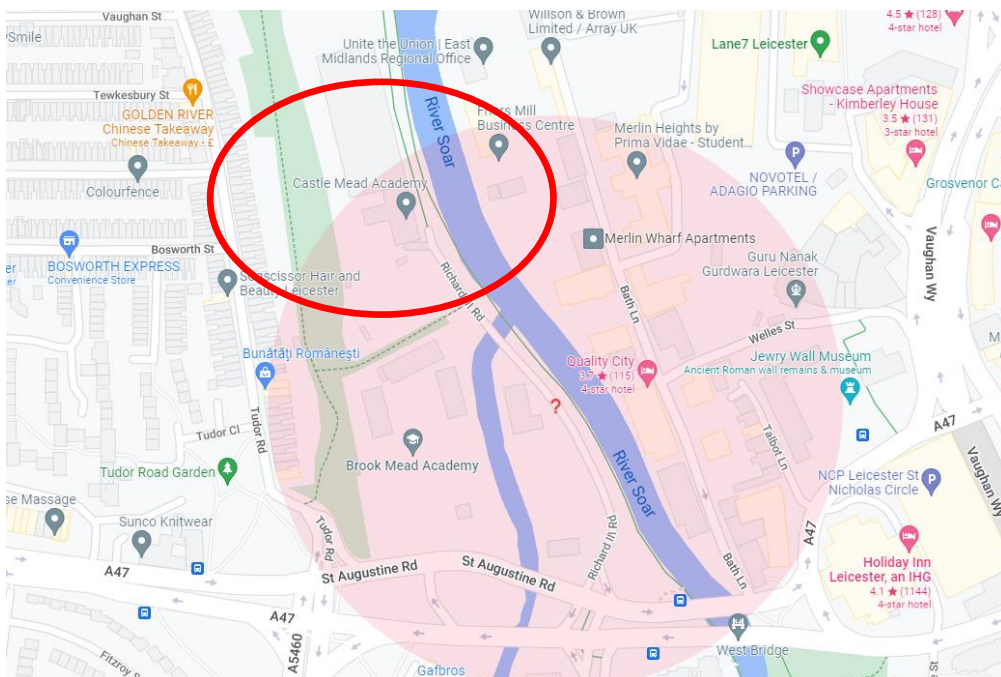

### BY CAR

Satnav Postcode: LE3 5QT

**Via M1:** Get on M1 in Leicestershire from Wilmore Rd, Infinity Pk Wy and Derby Southern Bypass/A50. Follow M1 to A5460. Take exit 21 from M1. Follow A5460 to Richard III Rd in Leicester.

**via Derby Southern Bypass/A50 and M1** Get on Derby Southern Bypass/A50 in Derbyshire from Blagreaves Ln, Goodsmoor Rd, Wilmore Rd and Infinity Pk Wy. Follow Derby Southern Bypass/A50 and M1 to A50 in Markfield. Take exit 22 from M1. Continue on A50. Drive to Richard III Rd in Leicester.

**Via Fosse Road North** Head west on Groby Rd/A50. Turn left onto Fosse Rd N. Turn left to stay on Fosse Rd N. Turn left onto Glenfield Rd E. Use any lane to turn slightly left onto King Richards Rd/A47. Use the left 2 lanes to turn left onto Richard III Rd.

<a href="#">X6</a>	Mike De Courcey Travel	Leicester - Leicester Royal Infirmary - Fosse Park - Three Pots - Coventry
<a href="#">158</a>	Arriva Midlands	Leicester - Earl Shilton - Hinckley - Nuneaton