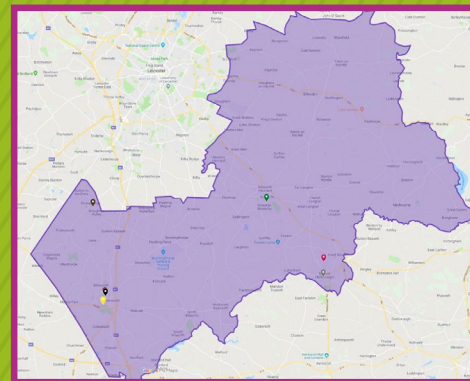

HARBOROUGH DISTRICT AREA PROFILE

Average wage across advertised job vacancies **£28,200**

TOTAL POPULATION: 95,500

57,200 | 59.9%

WORKING AGE POPULATION

- NOMIS 2020 data

Employers who advertise the most: Asda, Wayfair, NHS, Culina, Amazon, EMSS and TGW Ltd. The majority of companies in this area are small or micro, so do look at smaller companies around you! Many vacancies are advertised by recruitment agencies, so we cannot always see who the employer is.

- Last 12 months, Labour Insight Jobs (Burning Glass Technologies)

KEY SECTORS

Wholesale and retail
7,000 Jobs | **17.9%** of workforce

Transport and Storage
6,000 Jobs | **15.4%** of workforce

Professional, scientific & technical
4,000 Jobs | **10.3%** of workforce

Business administration and support
3,500 Jobs | **9%** of workforce

Education (3,000), manufacturing (3,000), health and care (2,500), and construction (2,250) are also significant sectors of employment. The area also has a high number of people employed as managers or directors of companies, at 9,300, or 19.3% of the population.

- BRES, 2019 data

MOST ADVERTISED JOBS

- Driving and warehouse
- Nursing and care work
- Sales, customer service and administration
- Managers across all sectors
- Accountants
- Programmers and software professionals

- Last 12 months, Labour Insight Jobs (Burning Glass Technologies)

LOCAL SECONDARY SCHOOLS & COLLEGES