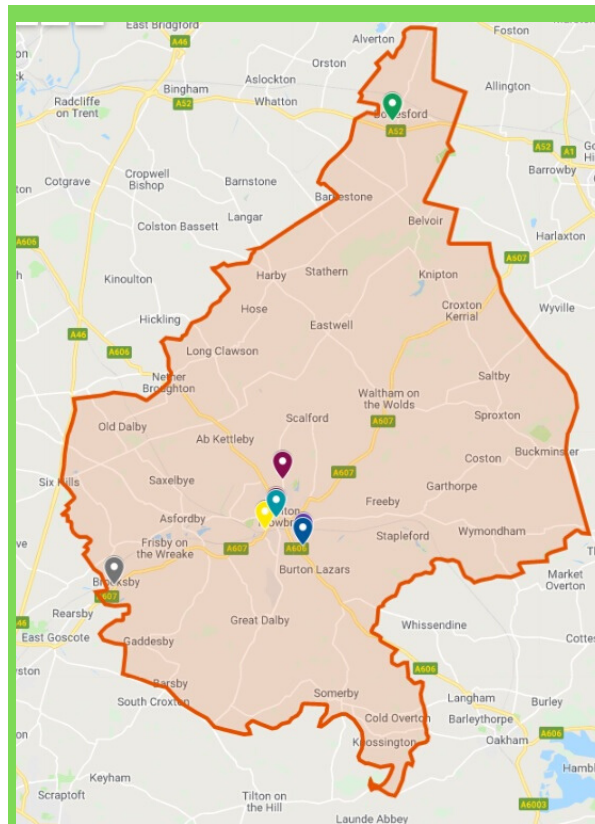

## KEY SECTORS

Manufacturing  
 5,000 jobs (21.7% of workforce)

Health  
 2,000 jobs (8.7% of workforce)

Retail  
 1,750 jobs (7.6% of workforce)

Accommodation and food  
 1,750 jobs (7.6% of workforce)

Education  
 1,750 (7.6% of workforce)

BRES, 2018 data

- Birch Wood Special School
- John Ferneley College
- Long Field Academy
- The Priory Belvoir Academy
- Melton Vale post 16 Centre
- Brooksby Melton College
  - Melton Campus
  - Brooksby Campus

## LOCAL SECONDARY SCHOOLS AND COLLEGES