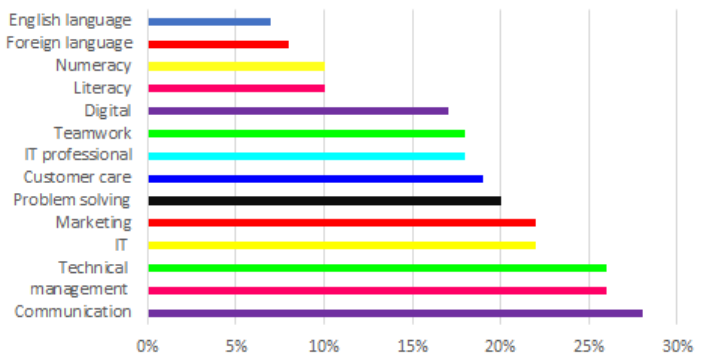

LLEP Business Survey 2017

NVQ LEVELS

74.1% level 2 and above
33.6% level 4 and above

AVERAGE EARNINGS 2019 (per week)

NW Leicestershire: £580.10
Leicester & Leicestershire: £525.10
England: £591.40

ASHE data 2019 workplace earnings

*ONS ANNUAL POPULATION SURVEY 2018