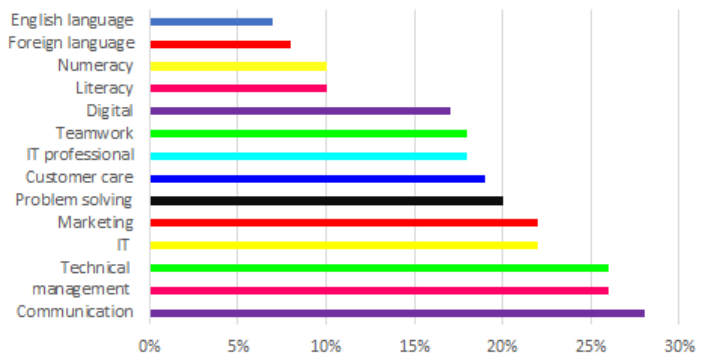

Employer skills needs

LLEP Business Survey 2017

NVQ LEVELS

84.1% level 2 and above
41.3% level 4 and above

AVERAGE EARNINGS 2019 (per week)

Harborough: £485.80

Leicester & Leicestershire: £525.10

England: £591.70

ASHE data 2019 workplace earnings

*ONS ANNUAL POPULATION SURVEY 2018