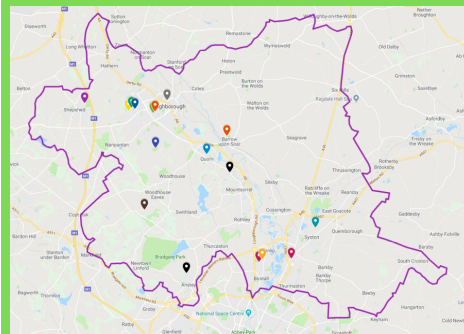

## MOST-ADVERTISED JOBS

- Education
- Manufacturing
- Wholesale and retail
- Health and care
- Transport and storage

# CHARNWOOD AREA PROFILE

There are 6,700 businesses\* in Charnwood - 99.6% of which are micro, small or medium-sized.

UK Business Count 2019

- ALP Schools
- Ashmount School
- Charnwood College
- De Lisle College
- Homefield College
- Humphrey Perkins School
- Iveshead School
- Limehurst Academy
- Loughborough College
- Maplewell Hall School
- Rawlins Academy
- RNIB College Loughborough
- The Cedars Academy
- The Martin High School Anstey
- The Roundhill Academy
- Woodbrook Vale School
- Wreake Valley Academy